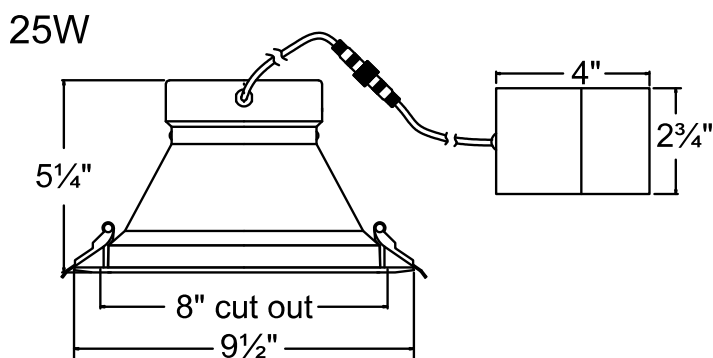

8 Inch Recessed Commercial Downlight

Contractor's Choice

(RCD8)-25)

Features

- Integrated LED light source
- Integrated driver junction box
- Satin finish anodized aluminum baffle trim
- Glare control acrylic pyramid diffuser
- Quick connect push-in terminals
- Dimmable with Triac/ELV dimmers

Dimensions

Specifications

Wattage: 25W

Voltage: 120 VAC

Fixture Light Output: 80 Lumens/Watt

Colour Temperature: Field Selectable
2700K/3000K/3500K
4000K/5000K

CRI: >90

IP Rating: IP24 Dry Locations