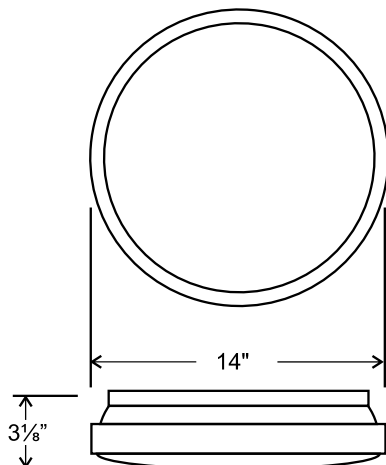

# 14 Inch / 30 Watt / 5CCT Flush Mount Ceiling Light

(FR-14-30-5CCT)

## Dimensions