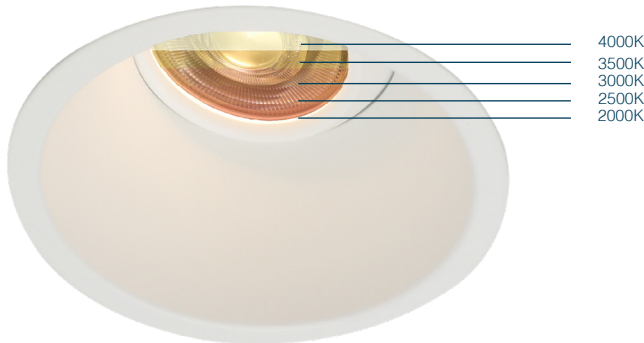

## Vulcan RY4

4" Deep Baffle Eyeball Pot Light

(RY4-10-5CCT)

### Features

- Low glare deep baffle
- Five field selectable colour temperatures
- Tilt 20° and rotate 360° for precise aiming
- Integrated steel driver/junction box
- Powder coated aluminum trim
- Acrylic diffuser
- Silicon gasket for wet location applications.
- Suitable for wet locations

### Dimensions

### Specifications

**Wattage:** 10W

**Voltage:** 120 VAC

**Lumen Output:** 855lm

**Colour Temperature:** Field Selectable  
2000K / 2500K / 3000K /  
3500K / 4000K

**CRI:** >90%

**IP Rating:** IP44 Wet Locations