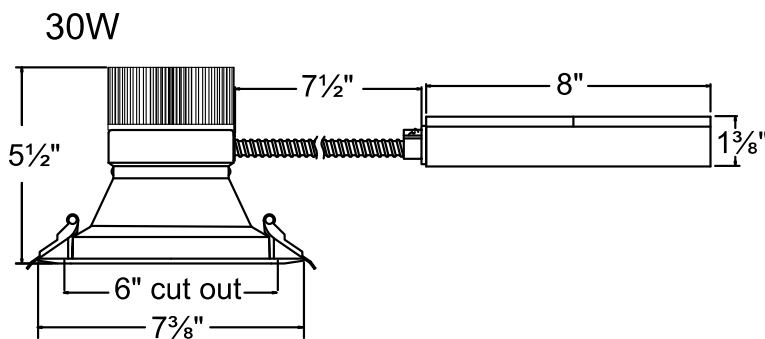

6 Inch Recessed Commercial Downlight

Contractor's Choice

Features

- Integrated LED light source
- Integrated driver junction box
- Satin finish anodized aluminum baffle trim
- Glare control acrylic pyramid diffuser
- Quick connect push-in terminals
- BX wiring system
- Dimmable with 0-10V dimmers

(RCD6-30)

Dimensions

Specifications

Wattage: 30W

Voltage: 120 VAC

Fixture Light Output: 80 Lumens/Watt

Colour Temperature: Field Selectable
2700K/3000K/3500K
4000K/5000K

CRI: >90

IP Rating: IP24 Dry Locations

Beam Angle: 70°

Rated Life Span: 50,000 hrs

Operation Temp.: -20°C to 50°C

Dimming Types: 0-10V

IC Rated: Yes

Air Tight: Yes

Safety Listing: cULus