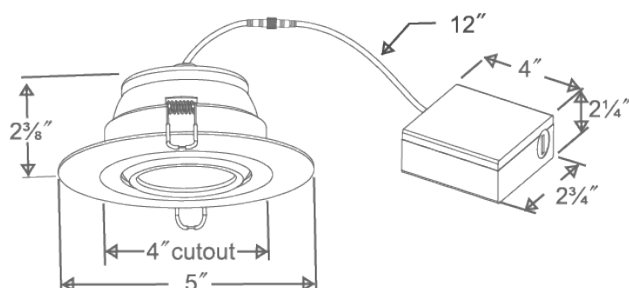

The Choice for Visual Comfort

Vulcan FY4

4" Deep Baffle Eyeball Pot Light

(FY4-10-3CCT)

Features

- Field selectable colour temperature 2000K, 3000K or 4000K
- Tilt 30° and rotate 360° for precise aiming
- Integrated steel driver/junction box
- Powder coated aluminum trim
- Acrylic diffuser
- Foam gasket for air tight applications.
- Low profile suitable for installation in low plenum.

Color Performance

CRI 90+

3CCT
Field Selectable

Dimensions

Specifications

Wattage: 10W

Voltage: 120 VAC

Lumen Output: 855lm

Colour Temperature: Field Selectable
2200K/3000K/4000K

CRI: >90%

IP Rating: IP44 Wet Locations

Beam Angle: 36°

Aiming Adjustability: Tilt ±30°, Rotate 360°

Rated Life Span: 50,000 hrs

Operation Temp.: -20°C to 50°C