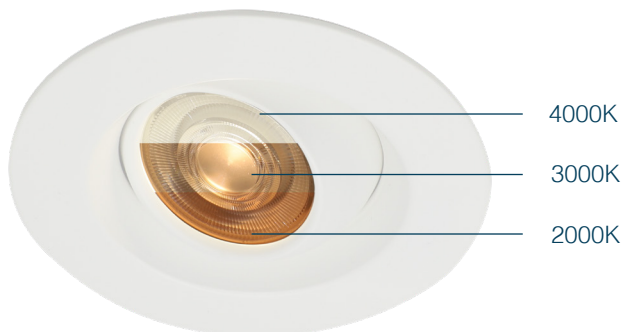

The Choice for Visual Comfort

Vulcan FY4

4" Deep Baffle Eyeball Pot Light

(FY4-10-3CCT)

Features

- Field selectable colour temperature 2000K, 3000K or 4000K
- Tilt 30° and rotate 360° for precise aiming
- Integrated steel driver/junction box
- Powder coated aluminum trim
- Acrylic diffuser
- Foam gasket for air tight applications.
- Low profile suitable for installation in low plenum.

Color Performance

CRI 90+

3CCT
Field Selectable

Dimensions

Specifications

Wattage: 10W

Voltage: 120 VAC

Lumen Output: 855lm

Colour Temperature: Field Selectable
2200K/3000K/4000K

CRI: >90%

IP Rating: IP44 Wet Locations

Beam Angle: 36°

Aiming Adjustability: Tilt ±30°, Rotate 360°

Rated Life Span: 50,000 hrs

Operation Temp.: -20°C to 50°C