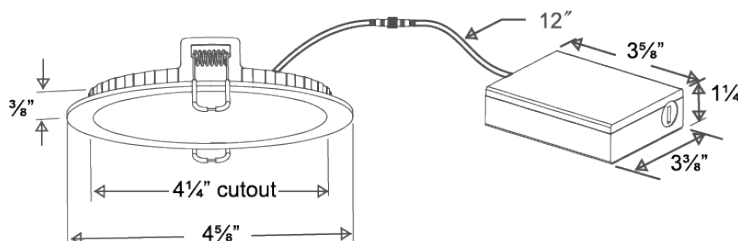

Contractor's Choice

Vulcan SR4

Slim Panel Recessed Downlight

(SR4-9-3CCT)

Color Performance

3CCT
Field Selectable

Dimensions

Features

Specifications

Wattage: 9W

Voltage: 120 VAC

Lumen Output: 855lm

Colour Temperature: Field Selectable
3000K/4000K/5000K

IP Rating: IP44 Wet Locations

Beam Angle: 120°

Aiming Adjustability: None/Fixed