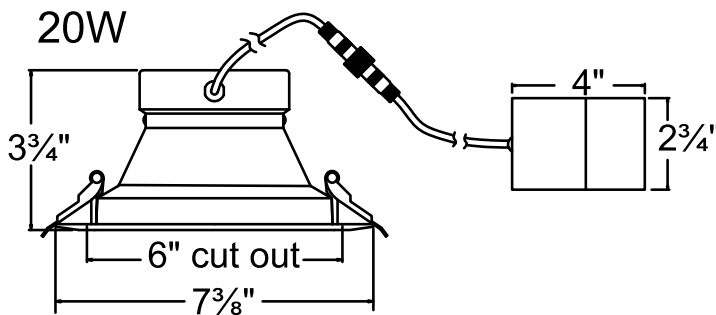

6 Inch Recessed Commercial Downlight

Contractor's Choice

Features

- Integrated LED light source
- Integrated driver junction box
- Satin finish anodized aluminum baffle trim
- Glare control acrylic pyramid diffuser
- Quick connect push-in terminals
- Dimmable with Triac/ELV dimmers

(RCD6-20)

Dimensions

Specifications

Wattage: 20W

Voltage: 120 VAC

Fixture Light Output: 80 Lumens/Watt

Colour Temperature: Field Selectable

2700K/3000K/3500K