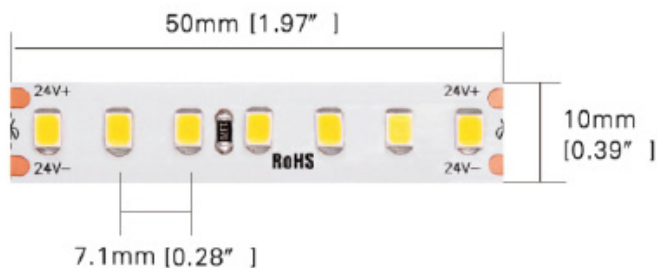

Full Spectrum LED Strip Light

Contractor's Choice

Features

- Full spectrum, super colour saturation (Rg>100)
- Single Bin, sorting according to SDCM 3
- 0.3mm copper FPC for extra heat dissipation
- Dimmable with constant voltage dimming drivers
- 160 LED/m High emitter density for even light distribution
- 3M adhesive tape backing

(2835-24V-160-30-IP20)

Dimensions

Specifications

Strip width: 0.31 in (8 mm)

Roll length: 16.4 ft (5 m)

Cut unit: 2 inch (50 mm)

Wattage: 4.4 W/ft

Constant Voltage: 24V

Lumen Output: 423 lumens/ft

Efficacy: 97 lumens/W

Colour Temperatures: 2700K/3000K/4000K

Colour fidelity: Rf>85%

Colour saturation: Rg>102%

Duv: Duv<0

CRI: Ra>90%

Beam Angle: 120°