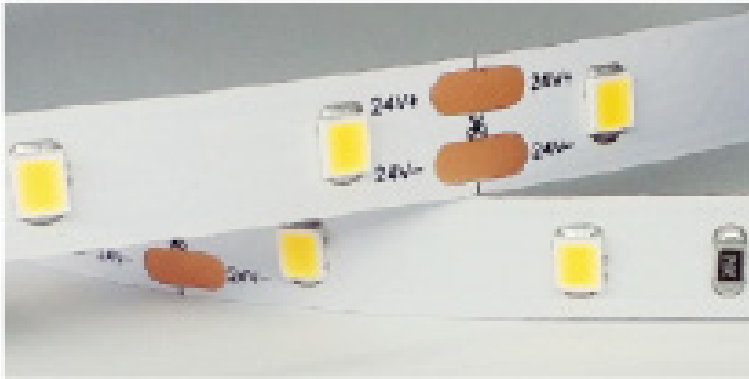

Full Spectrum LED Strip Light

Contractor's Choice

(2835-24V-80-30-IP20)

Dimensions

Features

- Full spectrum, super colour saturation (Rg>100)
- Single Bin, sorting according to SDCM 3
- 0.3mm copper FPC for extra heat dissipation
- Dimmable with constant voltage dimming drivers
- 80 LED/m High emitter density for even light distribution
- 3M adhesive tape backing

Specifications

Strip width: 0.31 in (8 mm)

Roll length: 16.4 ft (5 m)

Cut unit: 4 inch (100 mm)

Wattage: 2.2 W/ft

Constant Voltage: 24V

Lumen Output: 280 lumens/ft

Efficacy: 128 lumens/W

Colour Temperatures: 2700K/3000K/4000K

Colour fidelity: Rf>85%

Colour saturation: Rg>102%

Duv: Duv<0

CRI: Ra>90

Beam Angle: 120°

Rated Life Span: 50,000 hrs

Operation Temp.: -20°C to 50°C