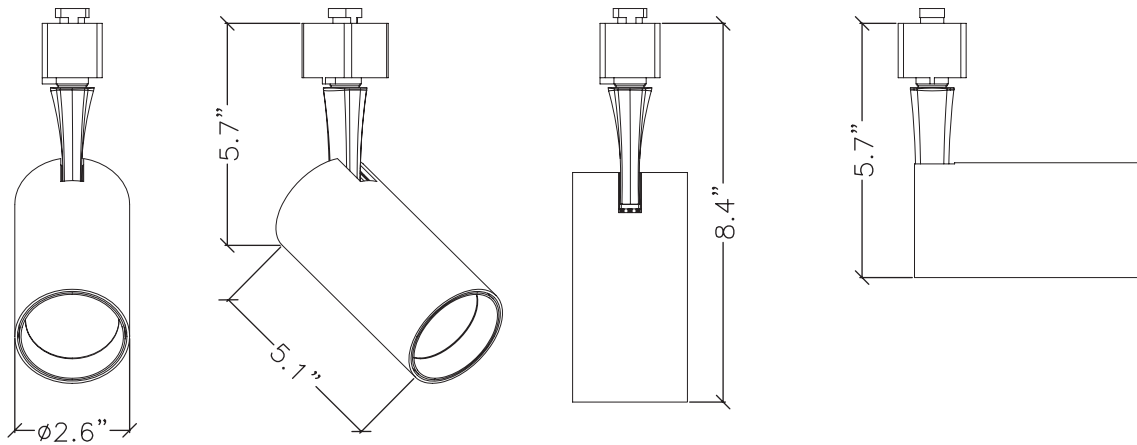

Canister Small T634 Integrated D-COB LED Track Light

Dimensions

Photometric Data for 3000K

Narrow Spot

D (ft)	fc	702 lumens	\varnothing (in)
3	202		12
6	51		21
9	22		32
12	13		43
15	8		53

19°

Spot

D (ft)	fc	583 lumens	\varnothing (in)
3	142		16
6	35		32
9	15		48
12	9		64
15	6		80