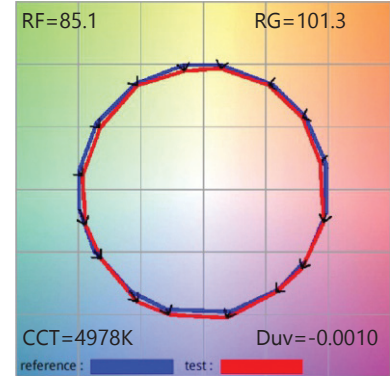

Order Information

Example: T634-10-27K-NS-H-B-HC

Model T634	Power 10	Colour Quality	Beam Angle	Adaptor
Canister Track Light	10 - 10W	27K - 2700K, CRI>90 30K - 3000K, CRI>90 35K - 3500K, CRI>90 40K - 4000K, CRI>90	NS - Narrow Spot SP - Spot FD - Flood WF -Wide Flood ZM -Zoom 15°-60°	H - Halo J - Juno L - Lightolier G - Global
Finish	Accessory			
B - Black W - White S - Silver	HC - Honeycomb Louver			

Canister Small T634 Integrated D-COB LED Track Light

Dimensions

Photometric Data for 3000K

Narrow Spot

D (ft)	fc	702 lumens	\varnothing (in)
3	202		12
6	51		21
9	22		32
12	13		43
15	8		53

19°

Spot

D (ft)	fc	583 lumens	\varnothing (in)
3	142		16
6	35		32
9	15		48
12	9		64
15	6		80

26°

Flood

D (ft)	fc	670 lumens	\varnothing (in)
3	134		19
6	34		39
9	15		58
12	8		78
15	5		97

35°

Wide Flood

D (ft)	fc	746 lumens	\varnothing (in)
3	50		37
6	13		75
9	6		112
12	3		150
15	2		187

55°

The data shown is for 3000K. Multiply FC by the following adjustment factors for other color temperatures.

Colour Temp.	2700K	3000K	3500K	4000K
Adjustment factors	0.98	1.0	1.02	1.05

Canister Small T634 Integrated D-COB LED Track Light

Colorimetric Data

30K, CRI>90

40K, CRI>90

50K, CRI>90

Compatible Dimmers

Lutron®		Leviton®	Cooper®
S-603PG	SELV-300P	IPI06-1LZ	DLC03P
DVCL-153P	TG-600P	6631-2	DAL06P
DV-600P	LG-600P	VPE06	SLC03P
TGCL-153P	CT-103P	6683-IW	
S-600P	MAELV-600	6161	
DVEL-303P	FAELV-500	6633-P	