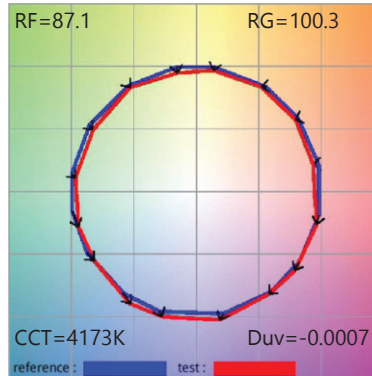

Order Information

Example: T634-10-27K-NS-H-B-HC

Model T634	Power 10	Colour Quality	Beam Angle	Adaptor
Canister Track Light	10 - 10W	27K - 2700K, CRI>90 30K - 3000K, CRI>90 35K - 3500K, CRI>90 40K - 4000K, CRI>90	NS - Narrow Spot SP - Spot FD - Flood WF -Wide Flood ZM -Zoom 15°-60°	H - Halo J - Juno L - Lightolier G - Global
Finish	Accessory			
B - Black W - White S - Silver	HC - Honeycomb Louver			

Canister Small T634 Integrated D-COB LED Track Light

Dimensions

Photometric Data for 3000K

Narrow Spot

D (ft)	fc	702 lumens	\varnothing (in)
3	202		12
6	51		21
9	22		32
12	13		43
15	8		53

19°

Spot

D (ft)	fc	583 lumens	\varnothing (in)
3	142		16
6	35		32
9	15		48
12	9		64
15	6		80

26°

Flood

D (ft)	fc	670 lumens	\varnothing (in)
3	134		19
6	34		39
9	15		58
12	8		78
15	5		97

35°

Wide Flood

D (ft)	fc	746 lumens	\varnothing (in)
3	50		37
6	13		75
9	6		112
12	3		150
15	2		187

55°

The data shown is for 3000K. Multiply FC by the following adjustment factors for other color temperatures.

Colour Temp.	2700K	3000K	3500K	4000K
Adjustment factors	0.98	1.0	1.02	1.05

Canister Small T634 Integrated D-COB LED Track Light

Colorimetric Data

30K, CRI>90

40K, CRI>90

50K, CRI>90

Compatible Dimmers

Lutron®		Leviton®	Cooper®
S-603PG	SELV-300P	IPI06-1LZ	DLC03P
DVCL-153P	TG-600P	6631-2	DAL06P
DV-600P	LG-600P	VPE06	SLC03P
TGCL-153P	CT-103P	6683-IW	
S-600P	MAELV-600	6161	
DVEL-303P	FAELV-500	6633-P	