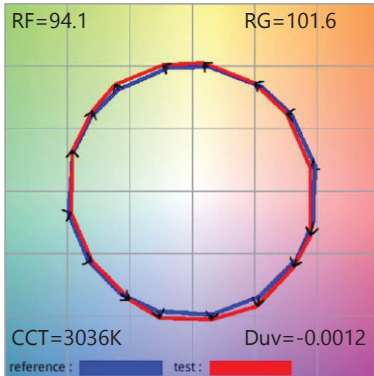

Order Information

Example: T634-10-27K-NS-H-B-HC

Model T634	Power 10	Colour Quality	Beam Angle	Adaptor
Canister Track Light	10 - 10W	27K - 2700K, CRI>90 30K - 3000K, CRI>90 35K - 3500K, CRI>90 40K - 4000K, CRI>90	NS - Narrow Spot SP - Spot FD - Flood WF -Wide Flood ZM -Zoom 15°-60°	H - Halo J - Juno L - Lightolier G - Global
Finish	Accessory			
B - Black W - White S - Silver	HC - Honeycomb Louver			

Canister Small T634 Integrated D-COB LED Track Light

Dimensions

Photometric Data for 3000K

Narrow Spot

D (ft)	fc	702 lumens	\varnothing (in)
3	202		12
6	51		21
9	22		32
12	13		43
15	8		53

19°

Spot

D (ft)	fc	583 lumens	\varnothing (in)
3	142		16
6	35		32
9	15		48
12	9		64
15	6		80

26°

Flood

D (ft)	fc	670 lumens	\varnothing (in)
3	134		19
6	34		39
9	15		58
12	8		78
15	5		97

35°

Wide Flood

D (ft)	fc	746 lumens	\varnothing (in)
3	50		37
6	13		75
9	6		112
12	3		150
15	2		187

55°

The data shown is for 3000K. Multiply FC by the following adjustment factors for other color temperatures.

Colour Temp.	2700K	3000K	3500K	4000K
Adjustment factors	0.98	1.0	1.02	1.05

Canister Small T634 Integrated D-COB LED Track Light

Colorimetric Data

30K, CRI>90

40K, CRI>90

50K, CRI>90

Compatible Dimmers

Lutron®		Leviton®	Cooper®
S-603PG	SELV-300P	IPI06-1LZ	DLC03P
DVCL-153P	TG-600P	6631-2	DAL06P
DV-600P	LG-600P	VPE06	SLC03P
TGCL-153P	CT-103P	6683-IW	
S-600P	MAELV-600	6161	
DVEL-303P	FAELV-500	6633-P	